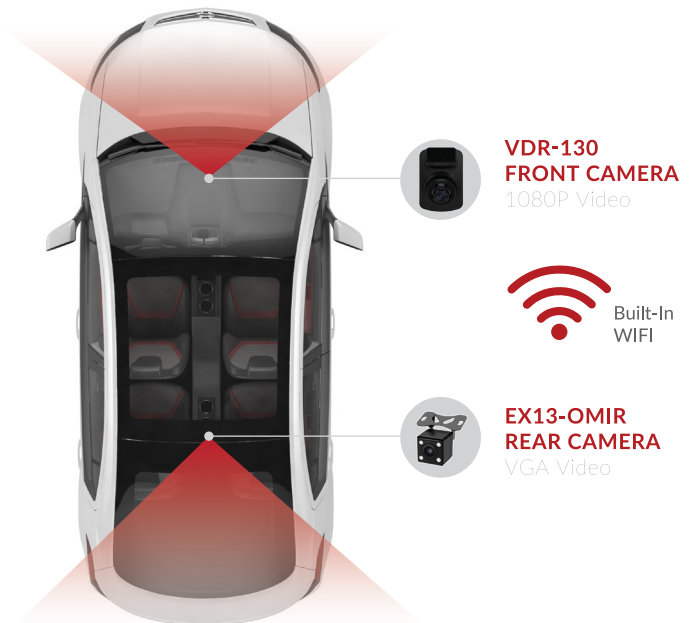

VDR-130

Dual Camera System

(1) VDR-130 Camera and (1) EX13-OMIR

- Record front and rear or side
- Continuous recording Normal + Event
- Protect driver and organization
- Impact detection
- Built-in WiFi for app connection (15ft)
- Playback on VDR, App or Media player
- App download videos & images to phone
- Plug and Play

ANY VEHICLE | ANY INDUSTRY | ANY APPLICATION

VDR-130 dual camera vehicle recorder (Dash Cam) offers drivers an enhanced safety and security solution to protecting their vehicles.

Equipped with two cameras, the main camera records the road, while the miniature weatherproof 2nd IR camera can be used to record the driver, or as a rear / side camera for the back of the vehicle – providing additional coverage.

Ventra cameras are ideal for any vehicle and application including personal cars, commercial fleets, Semis and ride share drivers.

SYSTEM FEATURES MULTIPLE VIEWING OPTIONS

System comes as a set & includes (1) VDR-130 Camera and (1) EX13-OMIR

KEY FEATURES